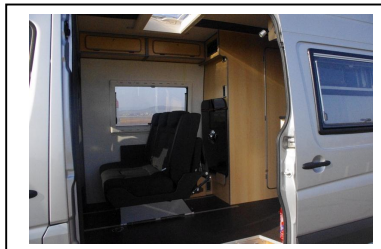

MERCEDES-BENZ SPRINTER FAMILY MOTORHOME CONVERSION

Description

- Fully Crash Tested Travelling Seats for 5 people.
- Sleeping for 5 people including Double Bed and Triple Bunk Bed System,
- Hot & Cold Pumped Water,
- Cassette Toilet and Shower Room,
- Large Fridge,
- Cooker and Sink Unit,
- Opening windows with built in blinds,
- 240v & 12v Power Management System,
- LED Lighting throughout,
- Fully Lined and Insulated,
- 19mm Floor with Altro Industrial Flooring
- PLEASE ASK FOR FULL SPECIFICATION AND FURTHER DETAILS.