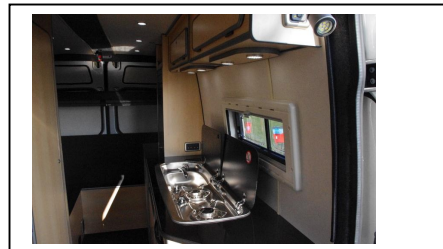

MERCEDES-BENZ SPRINTER FAMILY MOTORHOME CONVERSION

Description

- Fully Crash Tested Travelling Seats for 5 people.
- Sleeping for 5 people including Double Bed and Triple Bunk Bed System,
- Hot & Cold Pumped Water,
- Cassette Toilet and Shower Room,
- Large Fridge,
- Cooker and Sink Unit,
- Opening windows with built in blinds,
- 240v & 12v Power Management System,
- LED Lighting throughout,
- Fully Lined and Insulated,
- 19mm Floor with Altro Industrial Flooring
- PLEASE ASK FOR FULL SPECIFICATION AND FURTHER DETAILS.