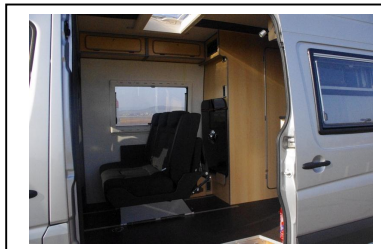

VW CRAFTER FAMILY MOTORHOME CONVERSION

Description

- Fully Crash Tested Travelling Seats for 5 people.
- Sleeping for 5 people including Double Bed and Triple Bunk Bed System,
- Hot & Cold Pumped Water,
- Cassette Toilet and Shower,
- Large Fridge,
- Cooker and Sink Unit,
- Opening windows with built in blinds,
- 240v & 12v Power Management System,
- LED Lighting throughout,
- Fully Lined and Insulated,
- 19mm Floor with Altro Industrial Flooring
- PLEASE ASK FOR FULL SPECIFICATION AND FURTHER DETAILS.