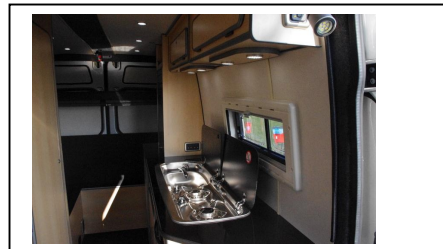

VW CRAFTER FAMILY MOTORHOME CONVERSION

Description

- Fully Crash Tested Travelling Seats for 5 people.
- Sleeping for 5 people including Double Bed and Triple Bunk Bed System,
- Hot & Cold Pumped Water,
- Cassette Toilet and Shower,
- Large Fridge,
- Cooker and Sink Unit,
- Opening windows with built in blinds,
- 240v & 12v Power Management System,
- LED Lighting throughout,
- Fully Lined and Insulated,
- 19mm Floor with Altro Industrial Flooring
- PLEASE ASK FOR FULL SPECIFICATION AND FURTHER DETAILS.