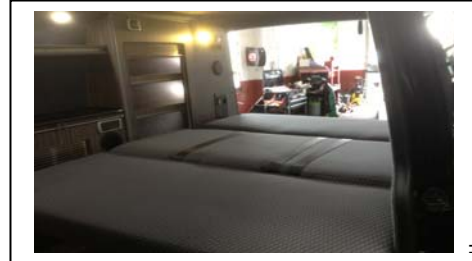

## VW T5 LWB DELUXE TRAVELLER (With 130cm Triple Rear Seat)

### Description

- Reimo Front Height Elevating Roof with strengthening frame,
- RIB 130cm Crash Tested 3 person Seat,
- Fully Lined & Insulated,
- 19mm Flooring with Altro Flooring,
- Windows All Round
- Custom built Slimline Side Conversion,
- Rear Top Cupboard with Sliding Tamba Door,
- 2 Burner Hob & Sink
- Waeco 50Ltr Compressor Fridge
- LED Lighting throughout including Adjustable LED Reading Lights,
- Curtains
- **PLEASE ASK FOR FULL SPECIFICATION AND FURTHER DETAILS.**